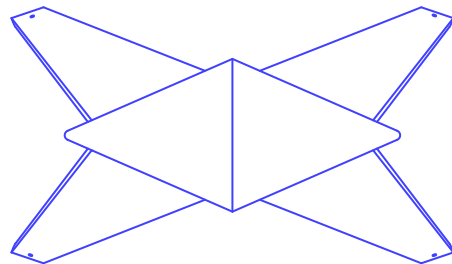

custom colour
on request

720mm

420mm

720mm

527mm

animals big

Design: Aditya Somway for Chisel
2017

DESIGN:

custom colour
on request

top view

720mm

880mm

480mm

480mm

720mm