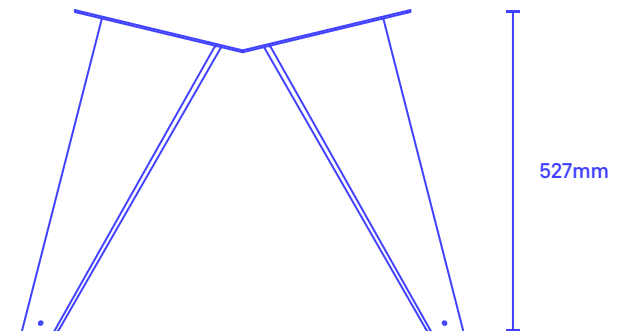

custom colour
on request

720mm

420mm

720mm

527mm

animals big

Design: Aditya Somway for Chisel
2017

DESIGN:

custom colour
on request

top view

720mm

880mm

480mm

480mm

720mm