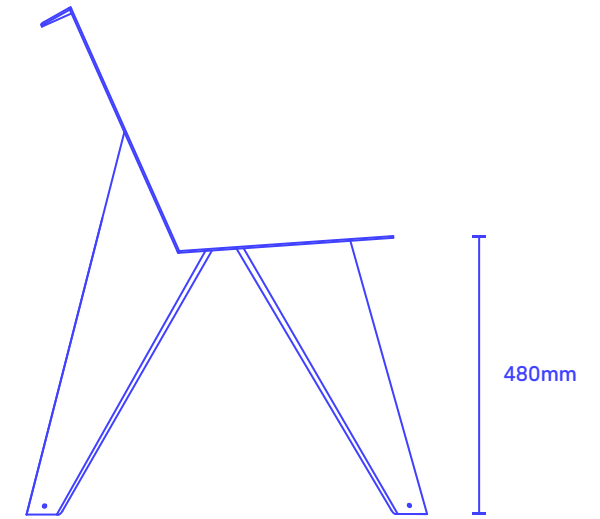

custom colour
on request

top view

720mm

880mm

480mm

480mm

720mm