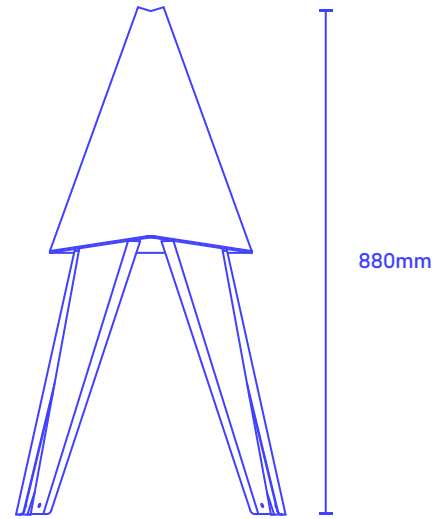

custom colour
on request

720mm

420mm

720mm

527mm

animals big

Design: Aditya Somway for Chisel
2017

DESIGN:

custom colour
on request

top view

720mm

880mm

480mm

480mm

720mm